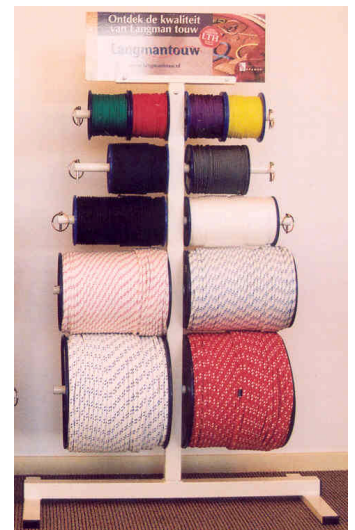

Shop presentation

Set of 2 small displays

These displays are suitable for the presentation of Langmantouw 3 up till 14mm.

The displays are made of a white-coated metal construction with a header. It is a solid and stable construction.

18 reels can be displayed in several diameters.

Measurements:

Display 1: height 1.30 meter, width 80cm, depth 41cm

Display 2: height 1.25 meter, width 80cm, depth 41cm

<i>Suitable for Langmantouw</i>	<i>Buying unit</i>	<i>Article number</i>
3 t/m 14 mm	1 set	A.112.00.60.130/12580set

1 small display

This display is suitable for the presentation of Langmantouw 3 up till 8mm.

The display is made of a white-coated metal construction with a header. It is a solid and stable construction.

12 reels can be displayed in several diameters.

Measurements: height 1.25 meter, width 80cm, depth 41cm

<i>Suitable for Langmantouw</i>	<i>Buying unit</i>	<i>Article number</i>
3 t/m 8 mm	1 piece	A.112.00.60.12580