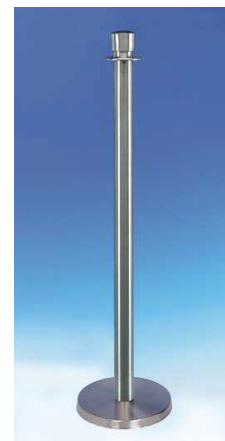

Guidance Posts

Our guidance posts are provided with a heavy footplate.
In our product range you will also find snap ends and barrier ropes.

Plane footplate and plane knob

Weight 13 kilogram

<i>Material</i>	<i>Height</i>	<i>Cross footplate</i>	<i>Buying unit</i>	<i>Article number</i>
Polished brass	1.00 meter	31.0cm	2 pieces	A.81.81.86.01
Chrome	1.00 meter	31.0cm	2 pieces	A.81.81.87.01
Satin Stainless steel	1.00 meter	31.0cm	2 pieces	A.81.81.88.01

Plane footplate and round knob

gewicht 13 kilogram

<i>Material</i>	<i>Height</i>	<i>Cross footplate</i>	<i>Buying unit</i>	<i>Article number</i>
Polished brass	1.00 meter	31.0cm	2 pieces	A.81.79.86.01
Chrome	1.00 meter	31.0cm	2 pieces	A.81.79.87.01