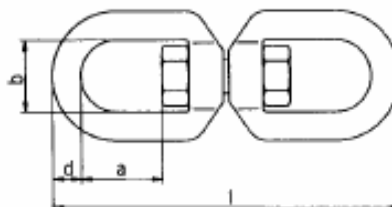

### Swivel, eye-eye, AISI 316

<i>d</i> in mm	<i>b</i> in mm	<i>l</i> in mm	Buying unit	Article number
5	13	60	5 pieces	A.92.116.88.05
6	15	65	5 pieces	A.92.116.88.06
8	20	90	5 pieces	A.92.116.88.08
10	24	115	5 pieces	A.92.116.88.10

### Swivel jaw-jaw, AISI 316

<i>d</i> in mm	<i>b</i> in mm	<i>l</i> in mm	Buying unit	Article number
6	12	66	5 pieces	A.92.117.88.06
8	16	94	5 pieces	A.92.117.88.08
10	20	118	5 pieces	A.92.117.88.10