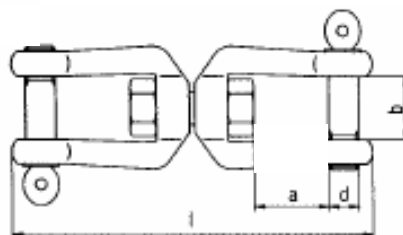

### Swivel, eye-eye, AISI 316

<i>d</i> in mm	<i>b</i> in mm	<i>l</i> in mm	Buying unit	Article number
5	13	60	5 pieces	A.92.116.88.05
6	15	65	5 pieces	A.92.116.88.06
8	20	90	5 pieces	A.92.116.88.08
10	24	115	5 pieces	A.92.116.88.10

### Swivel jaw-jaw, AISI 316

<i>d</i> in mm	<i>b</i> in mm	<i>l</i> in mm	Buying unit	Article number
6	12	66	5 pieces	A.92.117.88.06
8	16	94	5 pieces	A.92.117.88.08
10	20	118	5 pieces	A.92.117.88.10